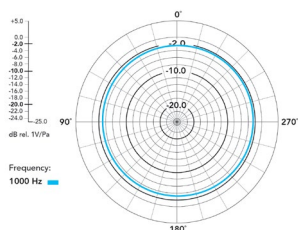

POLAR PATTERN