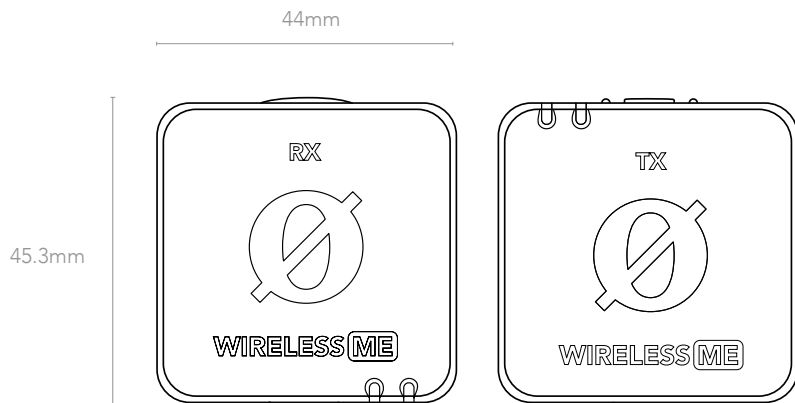

WIRELESS ME™

COMPACT WIRELESS MICROPHONE SYSTEM

2 WAY
INTERVIEW

WORKS WITH
CAMERAS AND
SMARTPHONES

FREE RØDE VIDEO
AND AUDIO APPS

MECHANICAL SPECIFICATIONS:

Weight (grams): TX 32
RX 32

Dimensions (millimetres): TX: 44mm x 45.3mm x 18.3mm
RX: 44mm x 45.3mm x 18.3mm

Included Accessories:

- 1 x Carry pouch
- 1 x USB-C to Lightning (SC21)
- 1 x USB-C to C (SC22)
- 1 x SC2 3.5mm TRS to TRS cable
- 1 x SC7 3.5mm TRRS to TRS cable
- 2 x Fur windshield

RØDE Software Compatibility: RØDE Central
RØDE Connect
RØDE Reporter
RØDE Capture